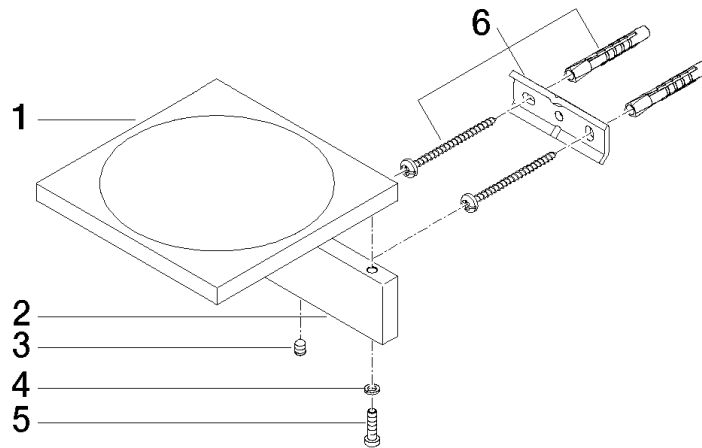

Soap dish wall model - Platinum

MEM

83 410 780

- width 120mm
- height 45 mm
- 120mm projection

Fits: MEM, CYO

| | | |
|---|-------------------------------------|---------------|
|  | Platinum | 83 410 780-08 |
|  | Chrome | 83 410 780-00 |
|  | Brushed Platinum | 83 410 780-06 |
|  | Dark Chrome | 83 410 780-19 |
|  | Brushed Durabronze (23kt Gold) | 83 410 780-28 |
|  | Brushed Champagne (22kt Gold) | 83 410 780-46 |
|  | Champagne (22kt Gold) | 83 410 780-47 |
|  | Brushed Dark Platinum | 83 410 780-99 |

83 410 780

mm [inches]

83 410 780

Parts for other finishes can be found here: [Chrome](#)

Spare parts list

| No. | Item Number | Name | Quantity used | Delivery time |
|-----|--------------------|------------|---------------|---------------|
| 1 | 08 17 78 601-08 | dish | 1 | 60 |
| 2 | 08 17 78 507-08 | holder | 1 | 60 |
| 3 | 90 31 11 112 00 90 | pin | 1 | 2 |
| 4 | 90 30 11 029 00 90 | disc | 2 | 2 |
| 5 | 09 30 30 069 90 | screw | 2 | 2 |
| 6 | 05 17 20 718 00 90 | fixing set | 1 | 2 |