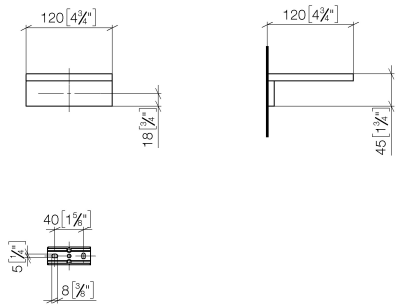

Soap dish wall model - Platinum

MEM

83 410 780

- width 120mm
- height 45 mm
- 120mm projection

Fits: MEM, CYO

| | | |
|---|-------------------------------------|---------------|
|  | Platinum | 83 410 780-08 |
|  | Chrome | 83 410 780-00 |
|  | Brushed Platinum | 83 410 780-06 |
|  | Dark Chrome | 83 410 780-19 |
|  | Brushed Durabronze (23kt Gold) | 83 410 780-28 |
|  | Brushed Champagne (22kt Gold) | 83 410 780-46 |
|  | Champagne (22kt Gold) | 83 410 780-47 |
|  | Brushed Dark Platinum | 83 410 780-99 |

83 410 780

mm [inches]

83 410 780

Parts for other finishes can be found here: [Chrome](#)

Spare parts list

| No. | Item Number | Name | Quantity used | Delivery time |
|-----|--------------------|------------|---------------|---------------|
| 1 | 08 17 78 601-08 | dish | 1 | 60 |
| 2 | 08 17 78 507-08 | holder | 1 | 60 |
| 3 | 90 31 11 112 00 90 | pin | 1 | 2 |
| 4 | 90 30 11 029 00 90 | disc | 2 | 2 |
| 5 | 09 30 30 069 90 | screw | 2 | 2 |
| 6 | 05 17 20 718 00 90 | fixing set | 1 | 2 |